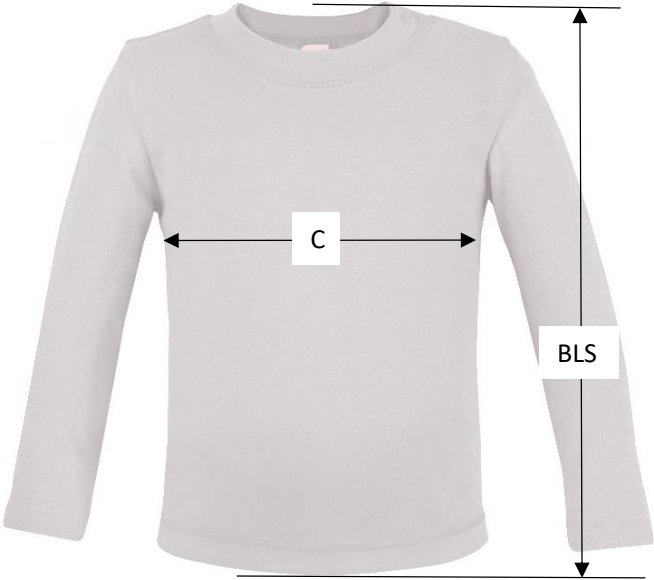

T50 / X955

		0-3 M 50/56	3-6 M 62/68	6-12 M 74/80
BLS	back length from Shoulder	28	31	33
C	1/2 chest	24,5	26	27

Note: Given sizes are approximately. As our items are handmade, a deviation of 10% is acceptable.