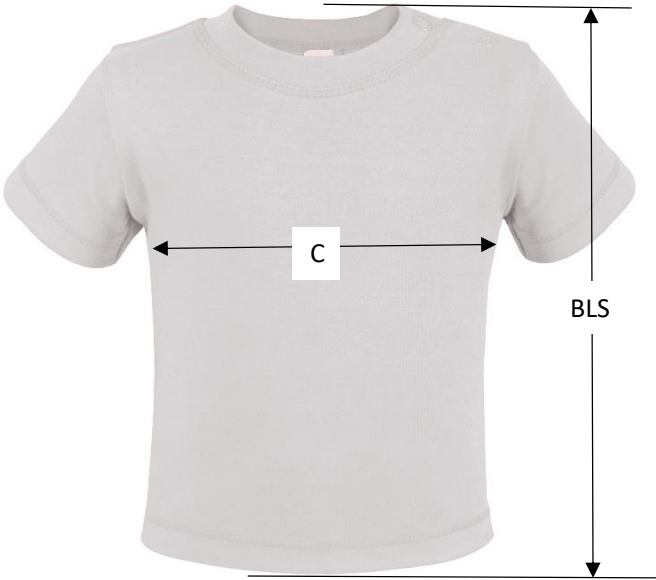

T40 / X954

		0-3 M 50/56	3-6 M 62/68	6-12 M 74/80
BLS	back length from Shoulder	28	31	33
C	1/2 chest	24,5	26	27

Note: Given sizes are approximately. As our items are handmade, a deviation of 10% is acceptable.