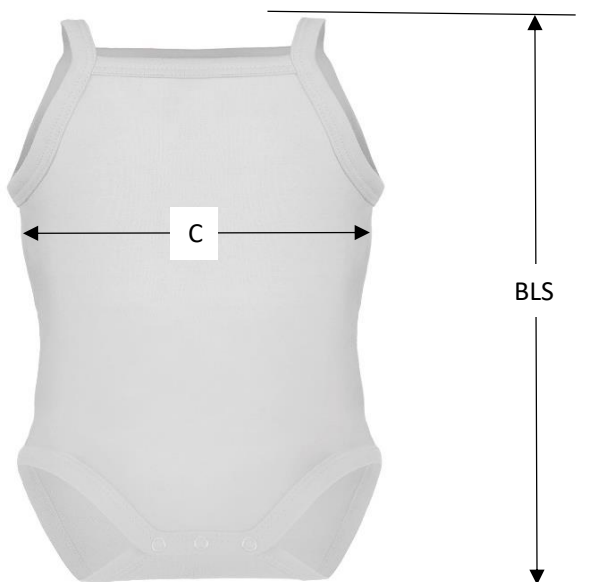

ROM10 / X949

		3-6 M 62/68	6-12 M 74/80	12-24 M 86/92
BLS	back length from Shoulder	39,5	43	49
C	1/2 chest	22	23,5	24,5

Note: Given sizes are approximately. As our items are handmade, a deviation of 10% is acceptable.