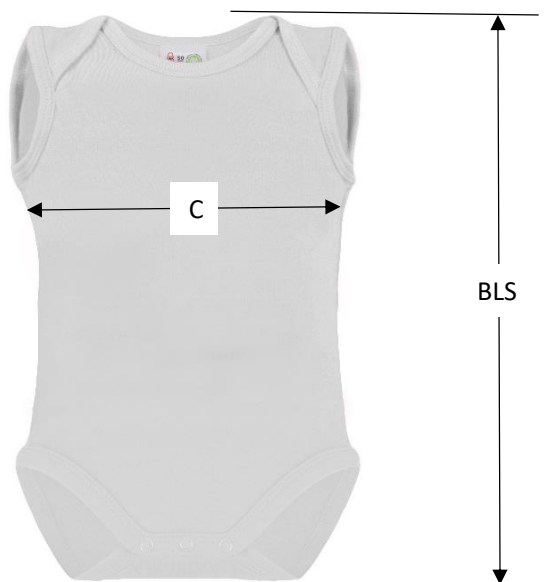

ROM20 / X948

		0-3 M 50/56	3-6 M 62/68	6-12 M 74/80
BLS	back length from Shoulder	34,5	37	41
C	1/2 chest	20	22	23,5

Note: Given sizes are approximately. As our items are handmade, a deviation of 10% is acceptable.