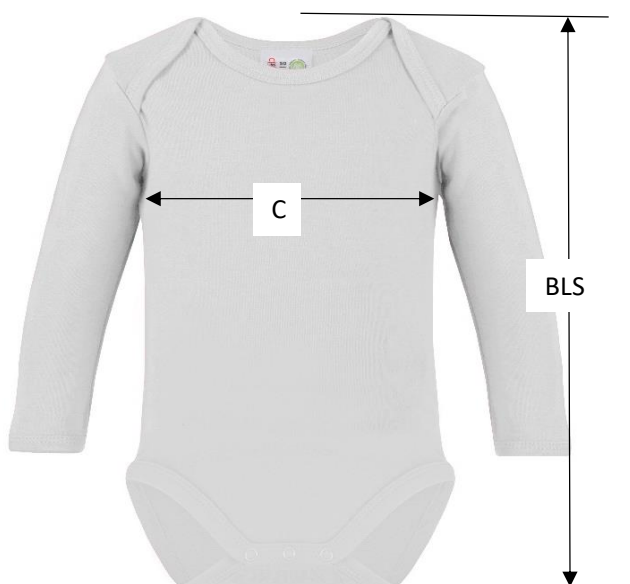

## ROM50 / X945

		0-3 M 50/56	3-6 M 62/68	6-12 M 74/80	12-24 M 86/92
BLS	back length from Shoulder	34,5	37	41	45
C	1/2 chest	20	22	23,5	24,5

Note: Given sizes are approximately. As our items are handmade, a deviation of 10% is acceptable.