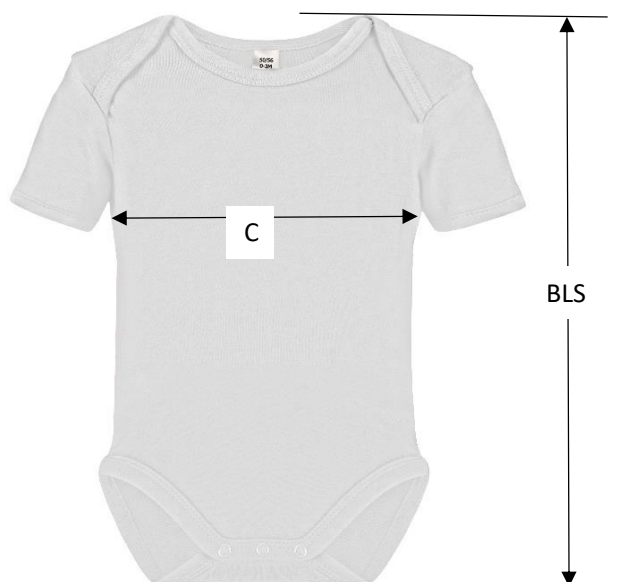

ROM100 / X940

		0-3 M 50/56	3-6 M 62/68	6-12 M 74/80	12-24 M 86/92
BLS	back length from Shoulder	34,5	37	41	45
C	1/2 chest	20	22	23,5	24,5

Note: Given sizes are approximately. As our items are handmade, a deviation of 10% is acceptable.