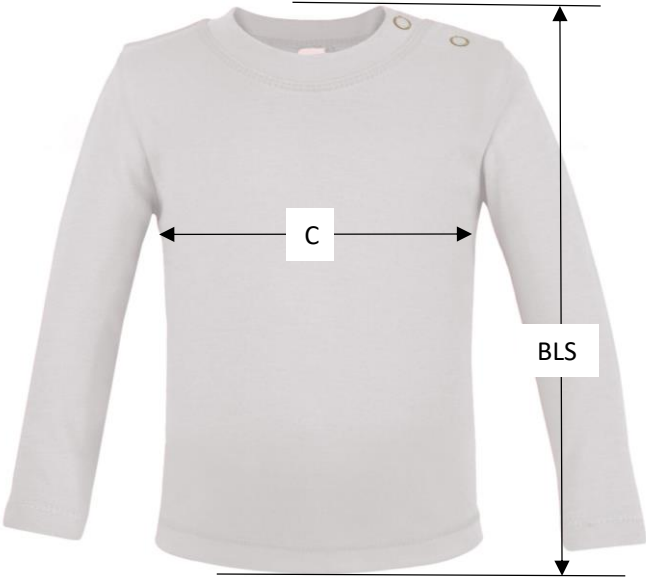

**T550 / X806**

		0-3 M 50/56	3-6 M 62/68	6-12 M 74/80	12-24 M 86/92
BLS	back length from Shoulder	28	31	33	38,5
C	1/2 chest	24,5	26	27	30

Note: Given sizes are approximately. As our items are handmade, a deviation of 10% is acceptable.