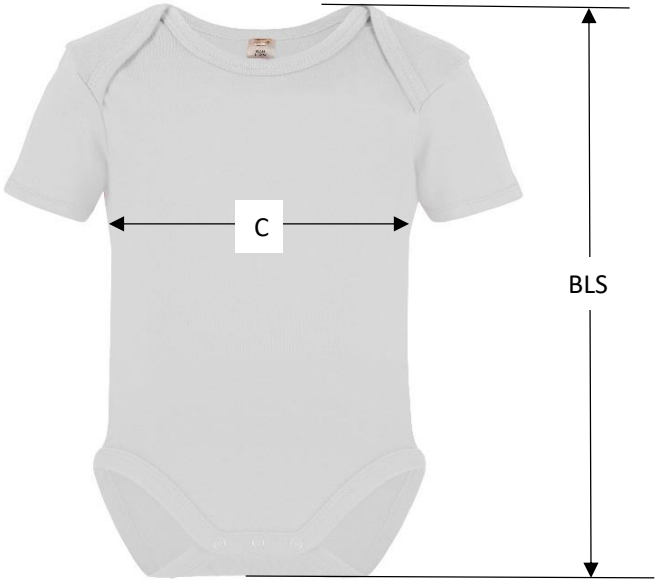

ROM540 / X801

		3-6 M 62/68	6-12 M 74/80
BLS	back length from Shoulder	37	41
C	1/2 chest	22	23,5

Note: Given sizes are approximately. As our items are handmade, a deviation of 10% is acceptable.