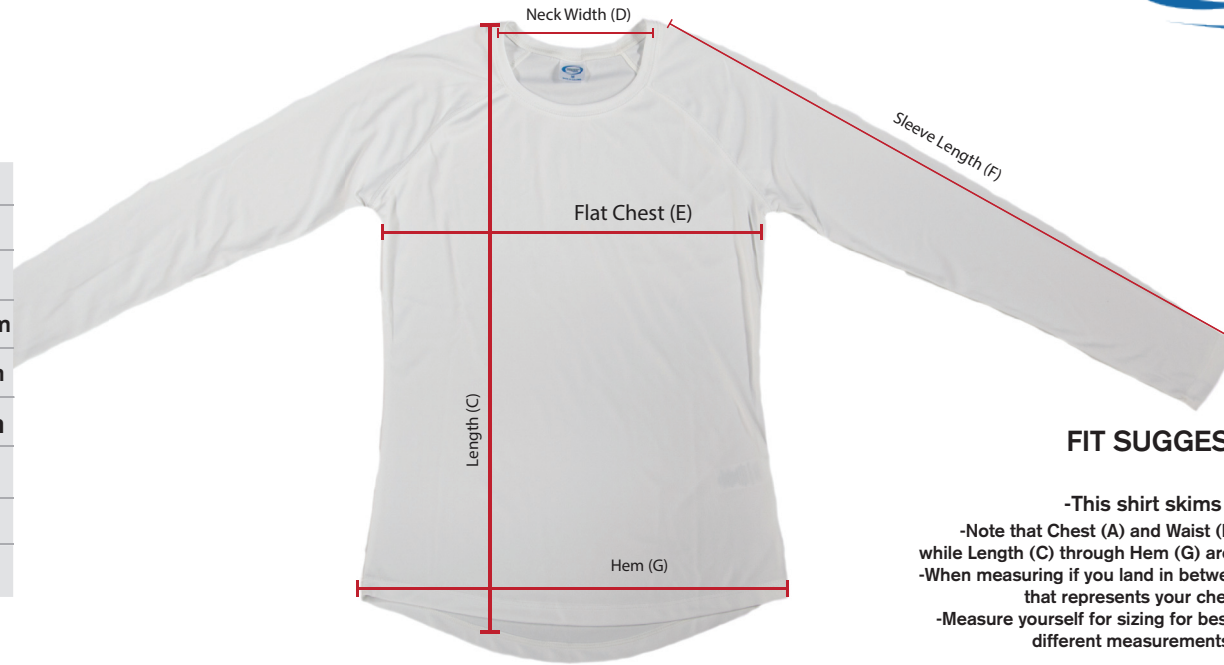

**Solar Long Sleeve
Ladies
M750**

LADIES SIZE GUIDE

Vapor Size	Chest (A)	Waist (B)
XS	76.25-78.75cm	66-68.6cm
S	81.25-83.8cm	71-73.5cm
M	86.35-89cm	76.25-78.75cm
L	91.5-94cm	81.25-83.8cm
XL	96.5-99cm	86.35-89cm
XXL	101.6-104cm	91.5-94cm
XXXL	106.6-109.25cm	96.5-99cm
XXXXL	111.75cm+	101.5cm+

FIT SUGGESTIONS

- This shirt skims the body
- Note that Chest (A) and Waist (B) are taken on the body while Length (C) through Hem (G) are flat garment measurements
- When measuring if you land in between two sizes choose the size that represents your chest measurement
- Measure yourself for sizing for best results as all retailers use different measurements for their sizing

Solar Long Sleeve Flat Garment Specifications

	Length (C)	Neck Width (D)	Flat Chest (E)	Sleeve Length (F)	Hem (G)
XS	59.7cm	17.75cm	40.6cm	67.3cm	40.6cm
S	63.5cm	18.5cm	43cm	69.8cm	43cm
M	66cm	19cm	44.5cm	72.4cm	45.75cm
L	68.5cm	19.7cm	48.25cm	75cm	48.25cm
XL	71cm	20.3cm	49.5cm	76.25cm	51cm
XXL	73.6cm	21cm	53.3cm	78.75cm	53.3cm
XXXL	N/A	N/A	N/A	N/A	N/A
XXXXL	N/A	N/A	N/A	N/A	N/A

HOW TO MEASURE ON THE FLAT...

Length (C) - Hold tape measure at highest point on shirt and pull tape down to the bottom of the hem

Neck Width (D) - Hold tape measure at one side of neck hem and pull to the other side