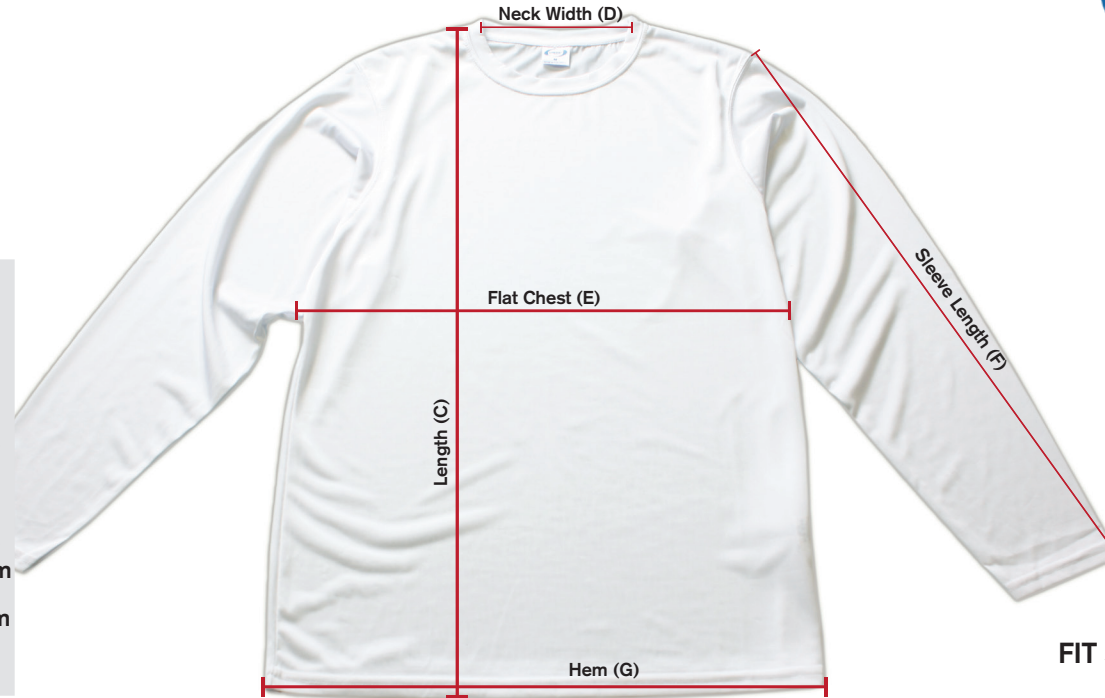

**Solar Long Sleeve
MENS
M700**

MENS SIZE GUIDE

Vapor Size	Chest (A)	Waist (B)
XS	91.5-96.5cm	89-91.5cm
S	99-104cm	89-91.5cm
M	106.7-111.75cm	94-96.5cm
L	114.25-119.5cm	99-101.5cm
XL	122-127cm	104-106.7cm
XXL	129.5-134.5cm	109.25-111.75cm
XXXL	137-142.25cm	114.25-116.85cm
XXXXL	144.75cm+	119.5cm+

FIT SUGGESTIONS

- This shirt skims the body
- Note that Chest (A) and Waist (B) are taken on the body while Length (C) through Hem (G) are flat garment measurements
- When measuring if you land in between two sizes choose the size that represents your chest measurement
- Measure yourself for sizing for best results as all retailers use different measurements for their sizing

Mens Solar Long Sleeve Flat Garment Specifications

	Length (C)	Neck Width (D)	Flat Chest (E)	Sleeve Length (F)	Hem (G)
XS	66cm	17.75cm	52cm	62.25cm	50.8cm
S	68.5cm	17.75cm	53.3cm	62.8cm	53.3cm
M	71cm	17.75cm	55.8cm	63.5cm	55.8cm
L	72.4cm	17.75cm	58.5cm	64.75cm	58.5cm
XL	76.2cm	19.7cm	61cm	65.5cm	61cm
XXL	80cm	20.3cm	63.5cm	66cm	62.25cm
XXXL	81.25cm	20.3cm	64.75cm	66cm	63.5cm
XXXXL	85cm	22.25cm	67.3cm	68.5cm	66cm

HOW TO MEASURE ON THE FLAT...

Length (C) - Hold tape measure at highest point on shirt and pull tape down to the bottom of the hem

Neck Width (D) - Hold tape measure at one side of neck hem and pull to the other side