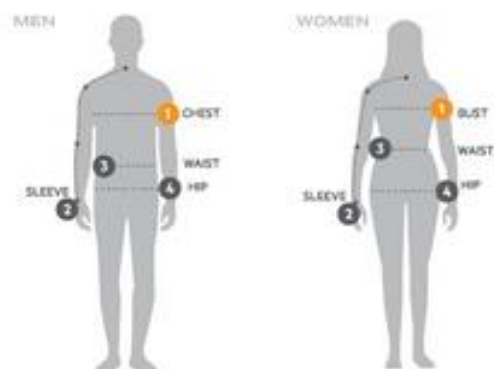

# SIZING CHART

BASED ON YOUR BODY MEASUREMENTS

TO SELECT THE BEST SIZE FOR YOU,  
PLEASE FOLLOW THESE SIMPLE STEPS

- MOST IMPORTANT MEASUREMENT:**  
Take your Chest/Bust measurement from just under your arm at the fullest part of the chest
- Take your Sleeve length from the back base of the neck across the shoulder and around the elbow to your wrist
- Take your Waist measurement at the narrowest point around your natural waistline.
- Take your Hip measurement at the fullest part of your body below the waist.

#### WHEN MEASUREMENTS FALL BETWEEN TWO SIZES

The size selection should be based on fit preference. Select lower size for a closer to body fit or the larger size for a more relaxed fit. When in doubt, we strongly recommend ordering a size sample.

#### KSB-1 | Men's Orbiter Softshell

SIZE	XS	S	M	L	XL	2XL	3XL	4XL	5XL
1 Chest	—	33"-38" 89-96.5cm	38"-41" 96.5-104cm	41"-44" 104-112cm	44"-47" 112-119cm	47"-50" 119-127cm	50"-53" 127-134.5cm	53"-56" 134.5-142cm	56"-59" 142-150cm
2 Sleeve Length	—	33"-34" 84-86.5cm	34"-35" 86.5-89cm	35"-36" 89-91.5cm	36"-37" 91.5-94cm	37"-38" 94-96.5cm	38"-38.5" 96.5-97.5cm	38.5"-39" 97.5cm-99cm	39"-39.5" 99-100.25cm
3 Waist	—	29"-32" 73.5-81cm	32"-35" 81-89cm	35"-38" 89-96.5cm	38"-41" 96.5-104cm	41"-44" 104-112cm	44"-47" 112-119cm	47"-50" 119-127cm	50"-53" 127-134.5cm
4 Hip	—	34"-37" 86-94cm	37"-40" 94-101.5cm	40"-43" 101.5-109cm	43"-46" 109-117cm	46"-49" 117-124.5cm	49"-52" 124.5-132cm	52"-55" 132-140cm	55"-58" 140-147cm

##### IT'S TRUE TO SIZE

Neither slim nor oversized. Universal, easy fit for comfortable range of motion.