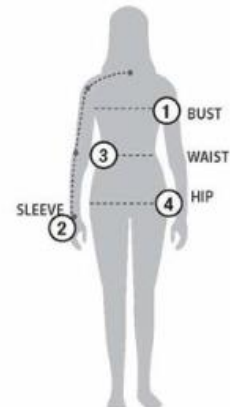

STORMTECH SIZING CHART

BASED ON YOUR BODY MEASUREMENTS

MEN'S SIZING

To select the best size for you, please follow these simple steps:

- ① **Most important measurement:**
Take your Chest/Bust measurement from just under your arm at the fullest part of the chest
- ② Take your Sleeve length from the back base of the neck across the shoulder and around the elbow to your wrist
- ③ Take your Waist measurement at the narrowest point around your natural waistline.
- ④ Take your Hip measurement at the fullest part of your body below the waist

When measurements fall between two sizes:

The size selection should be based on fit preference: Select lower size for a closer to body fit or the larger size for a more relaxed fit. When in doubt, we strongly recommend ordering a size sample.

WOMEN'S SIZING

XB-3 | MEN'S PATROL SOFTSHELL

MEN'S SIZING CHART – YOUR BODY MEASUREMENTS

SIZE	XS	S	M	L	XL	2XL	3XL	4XL	5XL
Chest ①	N/A	35"-38" [89-96.5cm]	38"-41" [96.5-104cm]	41"-44" [104-112cm]	44"-47" [112-119cm]	47"-50" [119-127cm]	50"-53" [127-134.5cm]	53"-56" [134.5-142cm]	56"-59" [142-150cm]
Sleeve Length ②	N/A	33"-34" [84-86.5cm]	34"-35" [86.5-89cm]	35"-36" [89-91.5cm]	36"-37" [91.5-94cm]	37"-38" [94-96.5cm]	38"-38.5" [96.5-97.75cm]	38.5"-39" [97.75cm-99cm]	39"-39.5" [99-100.25cm]
Waist ③	N/A	29"-32" [73.5-81cm]	32"-35" [81-89cm]	35"-38" [89-96.5cm]	38"-41" [96.5-104cm]	41"-44" [104-112cm]	44"-47" [112-119cm]	47"-50" [119-127cm]	50"-53" [127-134.5cm]
Hip ④	N/A	34"-37" [86-94cm]	37"-40" [94-101.5cm]	40"-43" [101.5-109cm]	43"-46" [109-117cm]	46"-49" [117-124.5cm]	49"-52" [124.5-132cm]	52"-55" [132-140cm]	55"-58" [140-147cm]