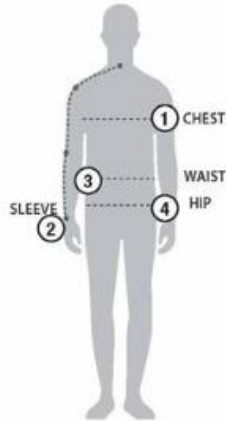

STORMTECH SIZING CHART

BASED ON YOUR BODY MEASUREMENTS

MEN'S SIZING

To select the best size for you, please follow these simple steps:

- ① **Most important measurement:**
Take your Chest/Bust measurement from just under your arm at the fullest part of the chest
- ② Take your Sleeve length from the back base of the neck across the shoulder and around the elbow to your wrist
- ③ Take your Waist measurement at the narrowest point around your natural waistline.
- ④ Take your Hip measurement at the fullest part of your body below the waist

When measurements fall between two sizes:

The size selection should be based on fit preference: Select lower size for a closer to body fit or the larger size for a more relaxed fit. When in doubt, we strongly recommend ordering a size sample.

WOMEN'S SIZING

XB-3 | MEN'S PATROL SOFTSHELL

MEN'S SIZING CHART – YOUR BODY MEASUREMENTS

SIZE	XS	S	M	L	XL	2XL	3XL	4XL	5XL
Chest ①	N/A	35"-38" [89-96.5cm]	38"-41" [96.5-104cm]	41"-44" [104-112cm]	44"-47" [112-119cm]	47"-50" [119-127cm]	50"-53" [127-134.5cm]	53"-56" [134.5-142cm]	56"-59" [142-150cm]
Sleeve Length ②	N/A	33"-34" [84-86.5cm]	34"-35" [86.5-89cm]	35"-36" [89-91.5cm]	36"-37" [91.5-94cm]	37"-38" [94-96.5cm]	38"-38.5" [96.5-97.75cm]	38.5"-39" [97.75cm-99cm]	39"-39.5" [99-100.25cm]
Waist ③	N/A	29"-32" [73.5-81cm]	32"-35" [81-89cm]	35"-38" [89-96.5cm]	38"-41" [96.5-104cm]	41"-44" [104-112cm]	44"-47" [112-119cm]	47"-50" [119-127cm]	50"-53" [127-134.5cm]
Hip ④	N/A	34"-37" [86-94cm]	37"-40" [94-101.5cm]	40"-43" [101.5-109cm]	43"-46" [109-117cm]	46"-49" [117-124.5cm]	49"-52" [124.5-132cm]	52"-55" [132-140cm]	55"-58" [140-147cm]