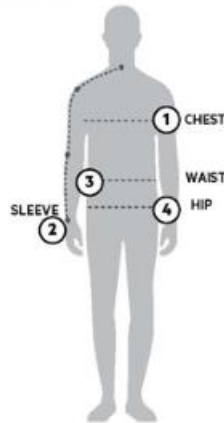

STORMTECH SIZING CHART

BASED ON YOUR BODY MEASUREMENTS

MEN'S SIZING

To select the best size for you, please follow these simple steps:

- ① **Most important measurement:**
Take your Chest/Bust measurement from just under your arm at the fullest part of the chest
- ② Take your Sleeve length from the back base of the neck across the shoulder and around the elbow to your wrist
- ③ Take your Waist measurement at the narrowest point around your natural waistline.
- ④ Take your Hip measurement at the fullest part of your body below the waist

WOMEN'S SIZING

KXV-1 | MEN'S NAUTILUS QUILTED VEST

MEN'S SIZING CHART - YOUR BODY MEASUREMENTS

SIZE	XS	S	M	L	XL	2XL	3XL	4XL	5XL
Chest ①	N/A	35"-38" [89-96.5cm]	38"-41" [96.5-104cm]	41"-44" [104-112cm]	44"-47" [112-119cm]	47"-50" [119-127cm]	50"-53" [127-134.5cm]	53"-56" [134.5-142cm]	56"-59" [142-150cm]
Sleeve Length ②	N/A	33"-34" [84-86.5cm]	34"-35" [86.5-89cm]	35"-36" [89-91.5cm]	36"-37" [91.5-94cm]	37"-38" [94-96.5cm]	38"-38.5" [96.5-97.75cm]	38.5"-39" [97.75cm-99cm]	39"-39.5" [99-100.25cm]
Waist ③	N/A	29"-32" [73.5-81cm]	32"-35" [81-89cm]	35"-38" [89-96.5cm]	38"-41" [96.5-104cm]	41"-44" [104-112cm]	44"-47" [112-119cm]	47"-50" [119-127cm]	50"-53" [127-134.5cm]
Hip ④	N/A	34"-37" [86-94cm]	37"-40" [94-101.5cm]	40"-43" [101.5-109cm]	43"-46" [109-117cm]	46"-49" [117-124.5cm]	49"-52" [124.5-132cm]	52"-55" [132-140cm]	55"-58" [140-147cm]