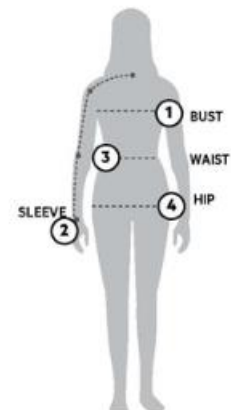

STORMTECH SIZING CHART

BASED ON YOUR BODY MEASUREMENTS

MEN'S SIZING

To select the best size for you, please follow these simple steps:

- ① **Most important measurement:**
Take your Chest/Bust measurement from just under your arm at the fullest part of the chest
- ② Take your Sleeve length from the back base of the neck across the shoulder and around the elbow to your wrist
- ③ Take your Waist measurement at the narrowest point around your natural waistline.
- ④ Take your Hip measurement at the fullest part of your body below the waist

WOMEN'S SIZING

KXV-1 | MEN'S NAUTILUS QUILTED VEST

MEN'S SIZING CHART - YOUR BODY MEASUREMENTS

SIZE	XS	S	M	L	XL	2XL	3XL	4XL	5XL
Chest ①	N/A	35"-38" [89-96.5cm]	38"-41" [96.5-104cm]	41"-44" [104-112cm]	44"-47" [112-119cm]	47"-50" [119-127cm]	50"-53" [127-134.5cm]	53"-56" [134.5-142cm]	56"-59" [142-150cm]
Sleeve Length ②	N/A	33"-34" [84-86.5cm]	34"-35" [86.5-89cm]	35"-36" [89-91.5cm]	36"-37" [91.5-94cm]	37"-38" [94-96.5cm]	38"-38.5" [96.5-97.75cm]	38.5"-39" [97.75cm-99cm]	39"-39.5" [99-100.25cm]
Waist ③	N/A	29"-32" [73.5-81cm]	32"-35" [81-89cm]	35"-38" [89-96.5cm]	38"-41" [96.5-104cm]	41"-44" [104-112cm]	44"-47" [112-119cm]	47"-50" [119-127cm]	50"-53" [127-134.5cm]
Hip ④	N/A	34"-37" [86-94cm]	37"-40" [94-101.5cm]	40"-43" [101.5-109cm]	43"-46" [109-117cm]	46"-49" [117-124.5cm]	49"-52" [124.5-132cm]	52"-55" [132-140cm]	55"-58" [140-147cm]