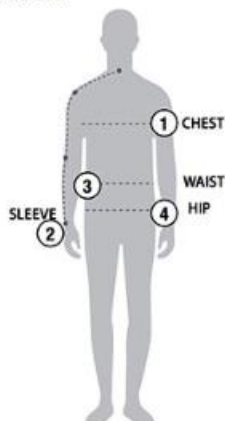

STORMTECH SIZING CHART

BASED ON YOUR BODY MEASUREMENTS

MEN'S SIZING

To select the best size for you, please follow these simple steps:

- ① **Most important measurement:**
Take your Chest/Bust measurement from just under your arm at the fullest part of the chest
- ② Take your Sleeve length from the back base of the neck across the shoulder and around the elbow to your wrist
- ③ Take your Waist measurement at the narrowest point around your natural waistline.
- ④ Take your Hip measurement at the fullest part of your body below the waist

When measurements fall between two sizes:
The size selection should be based on fit preference: Select lower size for a closer to body fit or the larger size for a more relaxed fit. When in doubt, we strongly recommend ordering a size sample.

WOMEN'S SIZING

ES-1 | MEN'S ENDURANCE SOFTSHELL

MEN'S SIZING CHART – YOUR BODY MEASUREMENTS

SIZE	XS	S	M	L	XL	2XL	3XL	4XL	5XL
Chest ①	N/A	35"-38" [89-96.5cm]	38"-41" [96.5-104cm]	41"-44" [104-112cm]	44"-47" [112-119cm]	47"-50" [119-127cm]	50"-53" [127-134.5cm]	53"-56" [134.5-142cm]	56"-59" [142-150cm]
Sleeve Length ②	N/A	33"-34" [84-86.5cm]	34"-35" [86.5-89cm]	35"-36" [89-91.5cm]	36"-37" [91.5-94cm]	37"-38" [94-96.5cm]	38"-38.5" [96.5-97.75cm]	38.5"-39" [97.75cm-99cm]	39"-39.5" [99-100.25cm]
Waist ③	N/A	29"-32" [73.5-81cm]	32"-35" [81-89cm]	35"-38" [89-96.5cm]	38"-41" [96.5-104cm]	41"-44" [104-112cm]	44"-47" [112-119cm]	47"-50" [119-127cm]	50"-53" [127-134.5cm]
Hip ④	N/A	34"-37" [86-94cm]	37"-40" [94-101.5cm]	40"-43" [101.5-109cm]	43"-46" [109-117cm]	46"-49" [117-124.5cm]	49"-52" [124.5-132cm]	52"-55" [132-140cm]	55"-58" [140-147cm]