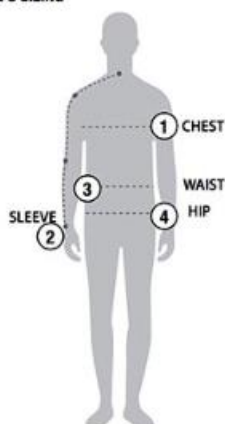

STORMTECH SIZING CHART

BASED ON YOUR BODY MEASUREMENTS

MEN'S SIZING

To select the best size for you, please follow these simple steps:

- ① **Most important measurement:**
Take your Chest/Bust measurement from just under your arm at the fullest part of the chest
- ② Take your Sleeve length from the back base of the neck across the shoulder and around the elbow to your wrist
- ③ Take your Waist measurement at the narrowest point around your natural waistline.
- ④ Take your Hip measurement at the fullest part of your body below the waist

When measurements fall between two sizes:
The size selection should be based on fit preference: Select lower size for a closer to body fit or the larger size for a more relaxed fit. When in doubt, we strongly recommend ordering a size sample.

WOMEN'S SIZING

ES-1 | MEN'S ENDURANCE SOFTSHELL

MEN'S SIZING CHART – YOUR BODY MEASUREMENTS

SIZE	XS	S	M	L	XL	2XL	3XL	4XL	5XL
Chest ①	N/A	35"-38" [89-96.5cm]	38"-41" [96.5-104cm]	41"-44" [104-112cm]	44"-47" [112-119cm]	47"-50" [119-127cm]	50"-53" [127-134.5cm]	53"-56" [134.5-142cm]	56"-59" [142-150cm]
Sleeve Length ②	N/A	33"-34" [84-86.5cm]	34"-35" [86.5-89cm]	35"-36" [89-91.5cm]	36"-37" [91.5-94cm]	37"-38" [94-96.5cm]	38"-38.5" [96.5-97.75cm]	38.5"-39" [97.75cm-99cm]	39"-39.5" [99-100.25cm]
Waist ③	N/A	29"-32" [73.5-81cm]	32"-35" [81-89cm]	35"-38" [89-96.5cm]	38"-41" [96.5-104cm]	41"-44" [104-112cm]	44"-47" [112-119cm]	47"-50" [119-127cm]	50"-53" [127-134.5cm]
Hip ④	N/A	34"-37" [86-94cm]	37"-40" [94-101.5cm]	40"-43" [101.5-109cm]	43"-46" [109-117cm]	46"-49" [117-124.5cm]	49"-52" [124.5-132cm]	52"-55" [132-140cm]	55"-58" [140-147cm]