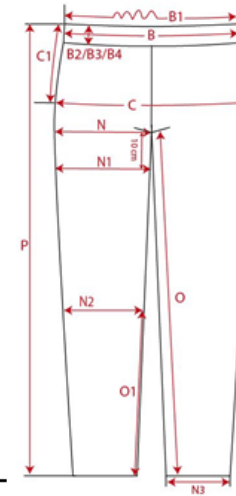

GENDER

MEN

DATE

18-10-2016

SIGNATURE

AM

MEASUREMENT CHART  
TROUSERS / PANTS/ SHORTS

Fertigmaße in cm für Größe  
measurements in cm for size

	CODE	TOLERANCE (+/-)	XS	IS	S	IS	M	IS	L	IS	XL	IS	XXL	IS	3XL	IS	4XL	IS	5XL	IS	6XL	IS	
1/2 waistband width	B	1			33,50		36,00		38,50		41,00		43,50										
1/2 hip width	C	1			59,50		62,00		64,50		67,00		69,50										
1/2 hem width short leg	N3	0,5			34,50		35,50		36,50		37,50		38,50										
side length (incl. waistband)	P	1			52,00		54,00		56,00		58,00		60,00										