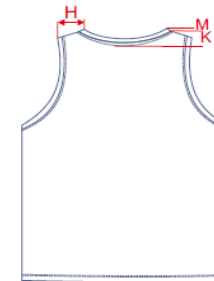

BY009_Mesh Tanktop

Tolerances: +/- 2 cm

Description			S	M	L	XL	XXL
A	Length	cm	77	79	81	83	85
B	1/2 Chest Width	cm	49	51,5	54	56,5	59
C		cm					
D		cm					
E		cm					
F		cm					
G	1/2 Armhole Straight (seam to seam)	cm	33	34	35	36	38
H		cm					
I		cm					
J		cm					
K		cm					
L		cm					
M		cm					
N		cm					
O		cm					
P		cm					
Q		cm					
R		cm					
S		cm					

Article Description	Polyester mesh - neutral sizelabel without branding, neckprint possible - two-colored rib cuff at the arm and neck opening - double seams at the hem - long cutted
Fabric	100% polyester, micro mesh, 130 gsm
Colours	Black/White, White/Black