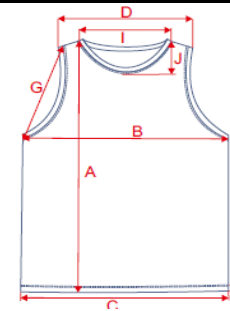

BY009_Mesh Tanktop

Tolerances: +/- 2 cm

Description			S	M	L	XL	XXL
A	Length	cm	77	79	81	83	85
B	1/2 Chest Width	cm	49	51,5	54	56,5	59
C		cm					
D		cm					
E		cm					
F		cm					
G	1/2 Armhole Straight (seam to seam)	cm	33	34	35	36	38
H		cm					
I		cm					
J		cm					
K		cm					
L		cm					
M		cm					
N		cm					
O		cm					
P		cm					
Q		cm					
R		cm					
S		cm					

Article Description	Polyester mesh - neutral sizelabel without branding, neckprint possible - two-colored rib cuff at the arm and neck opening - double seams at the hem - long cutted
Fabric	100% polyester, micro mesh, 130 gsm
Colours	Black/White, White/Black