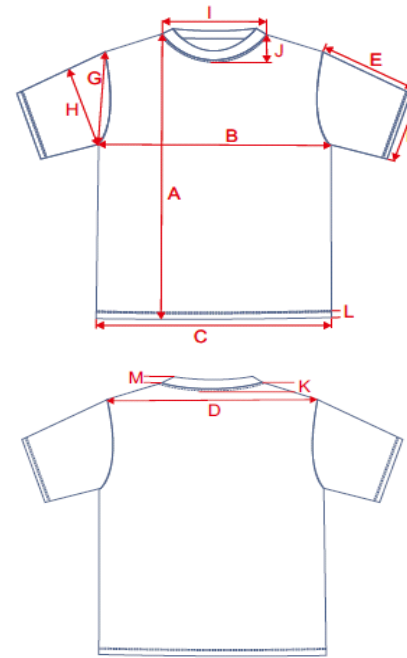

BY005_T-Shirt Light Roundneck

Tolerances: +/- 2 cm

	Description		S	M	L	XL	XXL
A	Length	cm	74	75,5	77	78,5	80
B	1/2 Chest Width	cm	49	51,5	54	56,5	59
C		cm					
D		cm					
E	Sleeve Length Top	cm	21	21	22	22	23
		cm					
F		cm					
G		cm					
H		cm					
I		cm					
J		cm					
K		cm					
L		cm					
M		cm					
N		cm					
O		cm					
P		cm					
Q		cm					
R		cm					
S		cm					

Article Description	Single jersey - neutral sizelabel without branding, neckprint possible - set-in sleeves - neck tape - small rib cuff at the neck opening - double seams at the hem - long and slim fitted
Fabric	100% cotton; grey: 90% cotton/ 10% viscose; charcoal: 60% cotton/ 40% polyester, jersey, 140 gsm
Colors	Black, White, Heather Grey, Charcoal