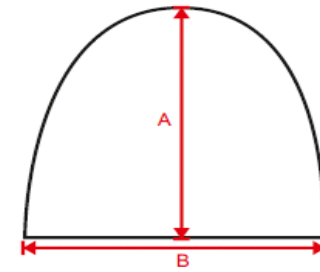

BY001_Beanie

Tolerances: +/- 2 cm

	Description				one size		
A	Length	cm			27		
B	1/2 Hem Width	cm			22,5		
C		cm					
D		cm					
E		cm					
F		cm					
G		cm					
H		cm					
I		cm					
J		cm					
K		cm					
L		cm					
M		cm					
N		cm					
O		cm					
P		cm					
Q		cm					
R		cm					
S		cm					
Article Description		Elastic acryl fabric - neutral label without branding - 27cm length - turn-up hem - useable for embroidery					
Fabric		100% Acrylic					
Colors		Black, Heather Grey, Charcoal					