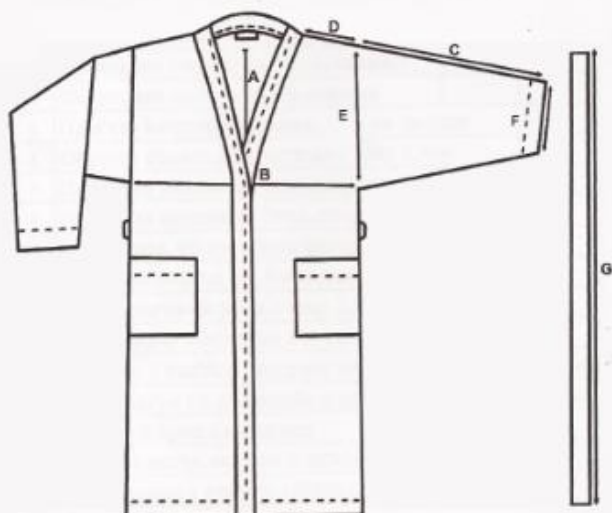

Bear Dream®

PROMOTE TO BE PROMOTED

ARTICLE:BR6005 - sauna bathrobe

Single chart

SIZE	A	B	C	E	F	D	G
XS/152	112	58	50	26	17	16	170
S/158	114	60	52	27	18	17	170
M/164	116	62	54	28	19	18	180
L/170	118	64	56	29	20	19	180
XL/176	120	66	58	30	21	20	190
XXL/182	122	70	60	31	22	21	190

Double chart

SIZE	A	B	C	E	F	D	G
S/M	116	62	54	28	19	18	180
L/XL	120	66	58	30	21	20	190
XXL	122	70	60	31	22	21	190